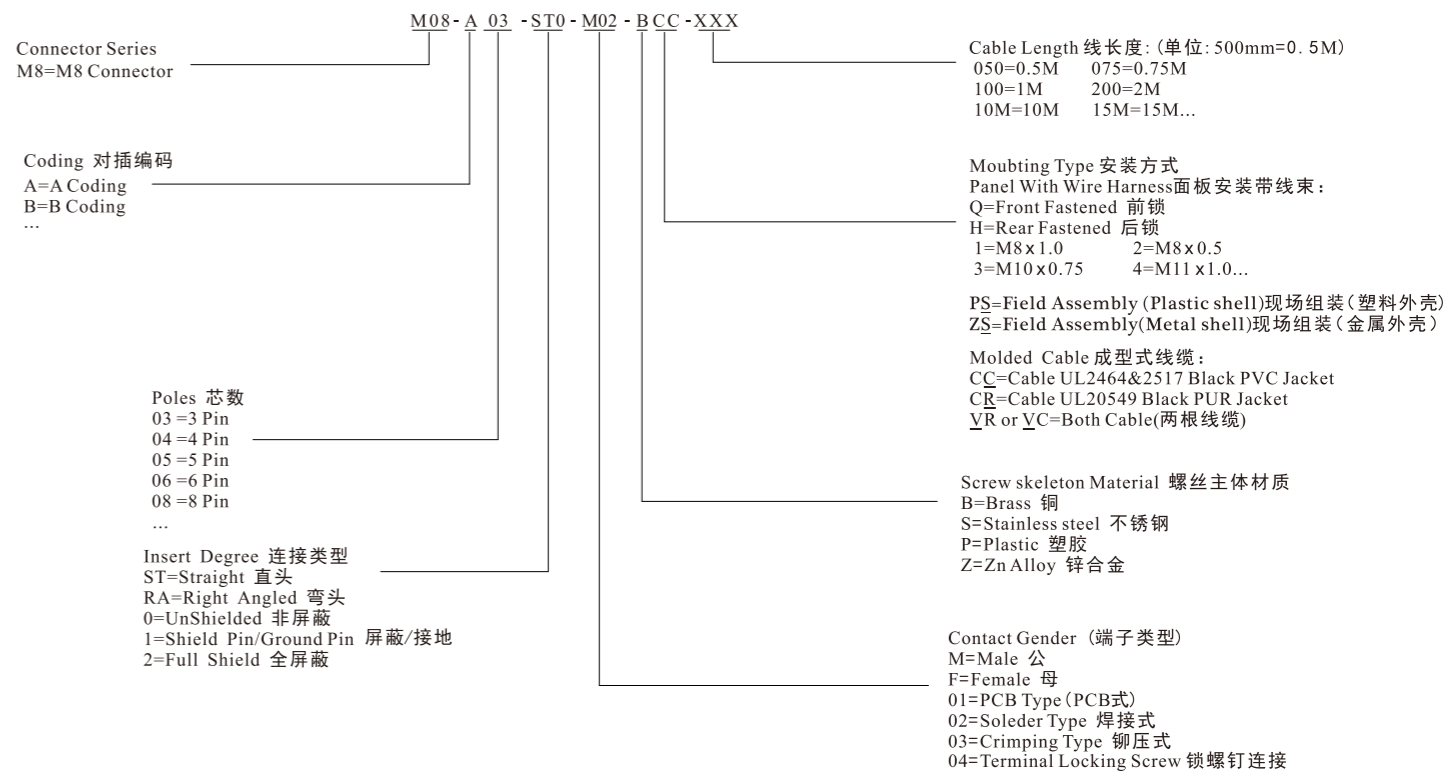

M8 连接器带线缆成品系列:

M8 Connector Series Aeries Assembly(With Cable Assembly)