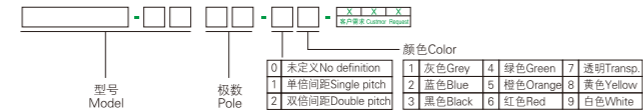

订购方式/HOW TO ORDER:

P12-25

弹簧式PCB接线端子
PCB SPRING TERMINAL BLOCK

订购方式/HOW TO ORDER:

P26-28

MCS多用途连接器
MCS TERMINAL BLOCK

订购方式/HOW TO ORDER:

P27-31