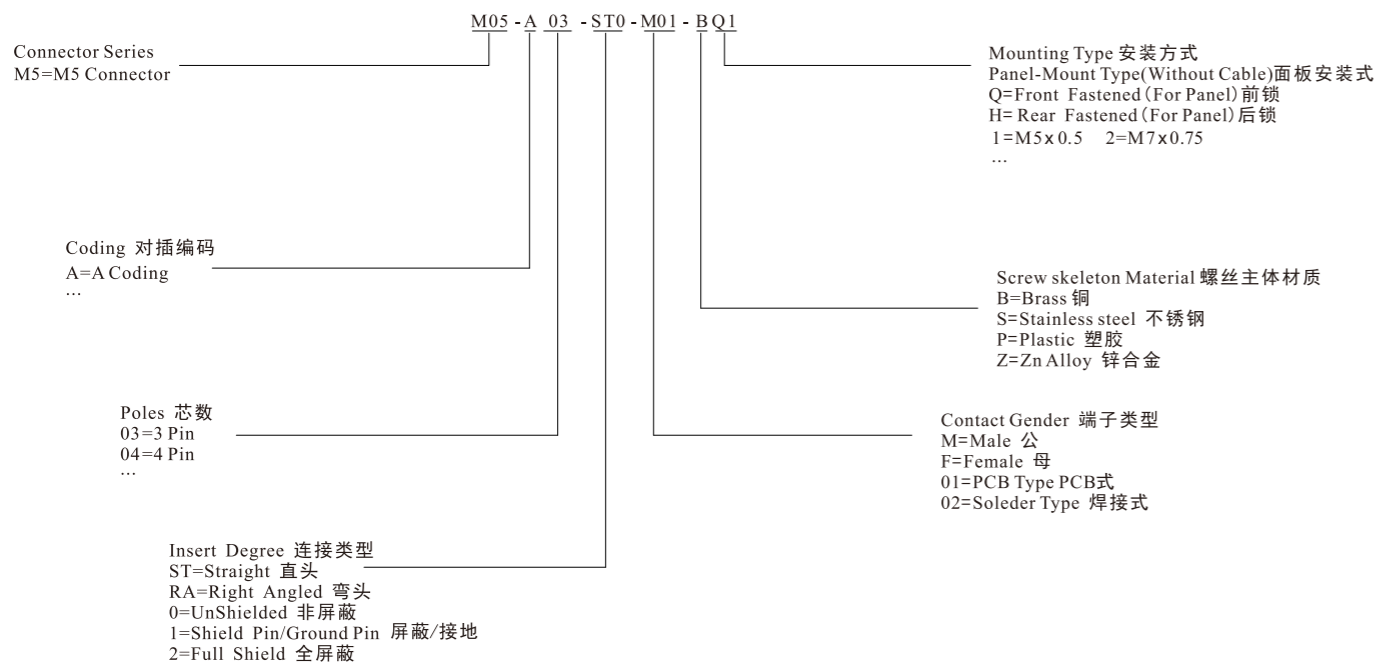

M5 圆形连接器 M5 CIRCULAR CONNECTOR

订购方式/HOW TO ORDER:

P45-45

M5 连接器系列:

M5 Connector Series Without Cable: