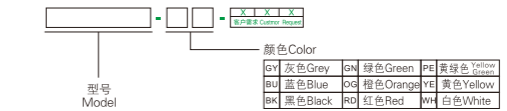

GUK螺钉式接线端子
GUK SCREW TERMINAL BLOCK

订购方式/HOW TO ORDER:

P41