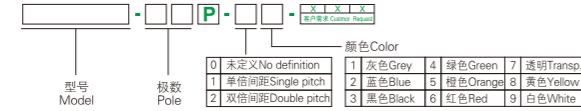

螺钉式PCB接线端子
PCB SCREW TERMINAL BLOCK

订购方式/HOW TO ORDER:

P11-14