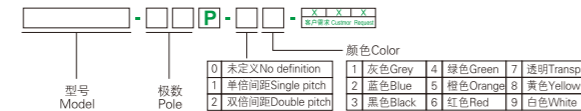

贯通式接线端子
FEED THROUGH TERMINAL BLOCK

订购方式/HOW TO ORDER:

P32-32

栅栏式接线端子
BARRIER TERMINAL BLOCK

订购方式/HOW TO ORDER:

P33-37

模组盒
INTERFACE MODULE

订购方式/HOW TO ORDER: