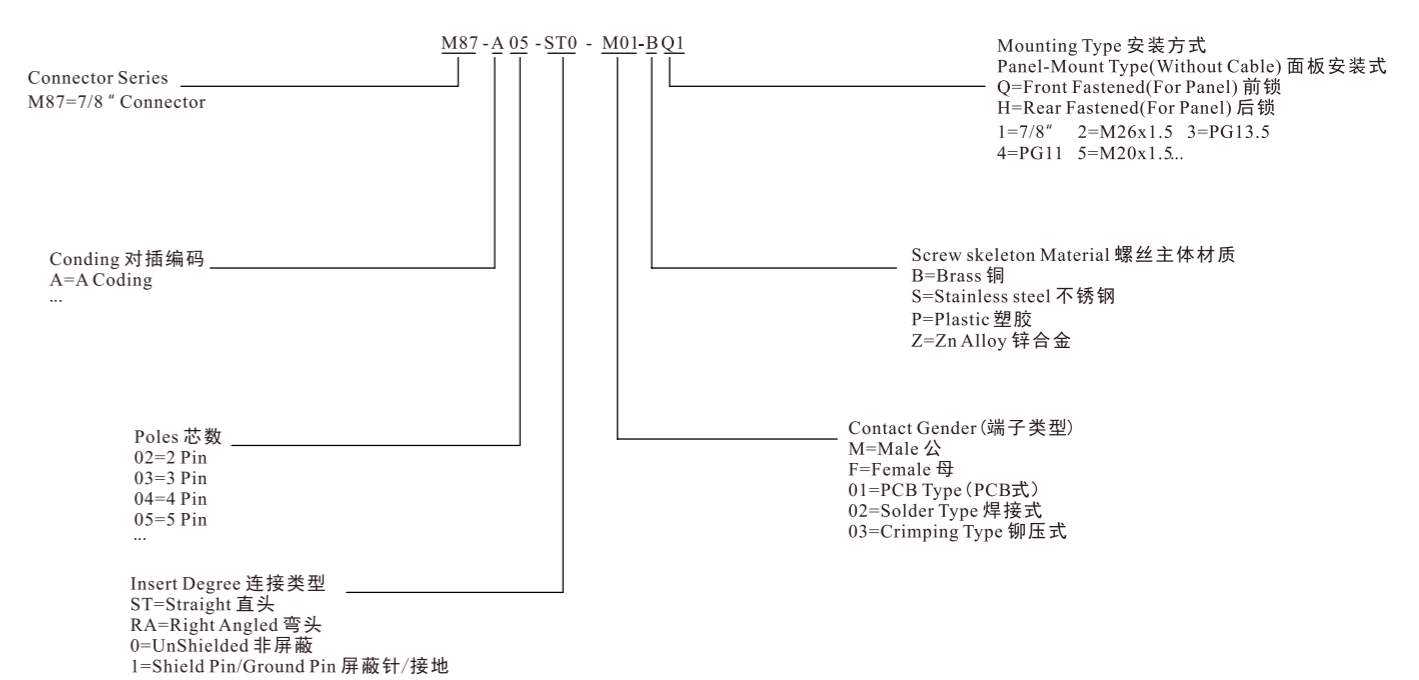

M87 Connector Series
M87 连接器系列: