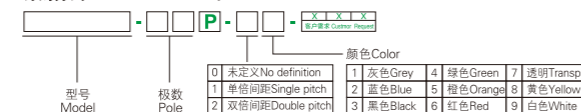

贯通式接线端子
FEED THROUGH TERMINAL BLOCK

订购方式/HOW TO ORDER:

P32-32

栅栏式接线端子
BARRIER TERMINAL BLOCK

订购方式/HOW TO ORDER:

P33-37

模组盒
INTERFACE MODULE

订购方式/HOW TO ORDER: