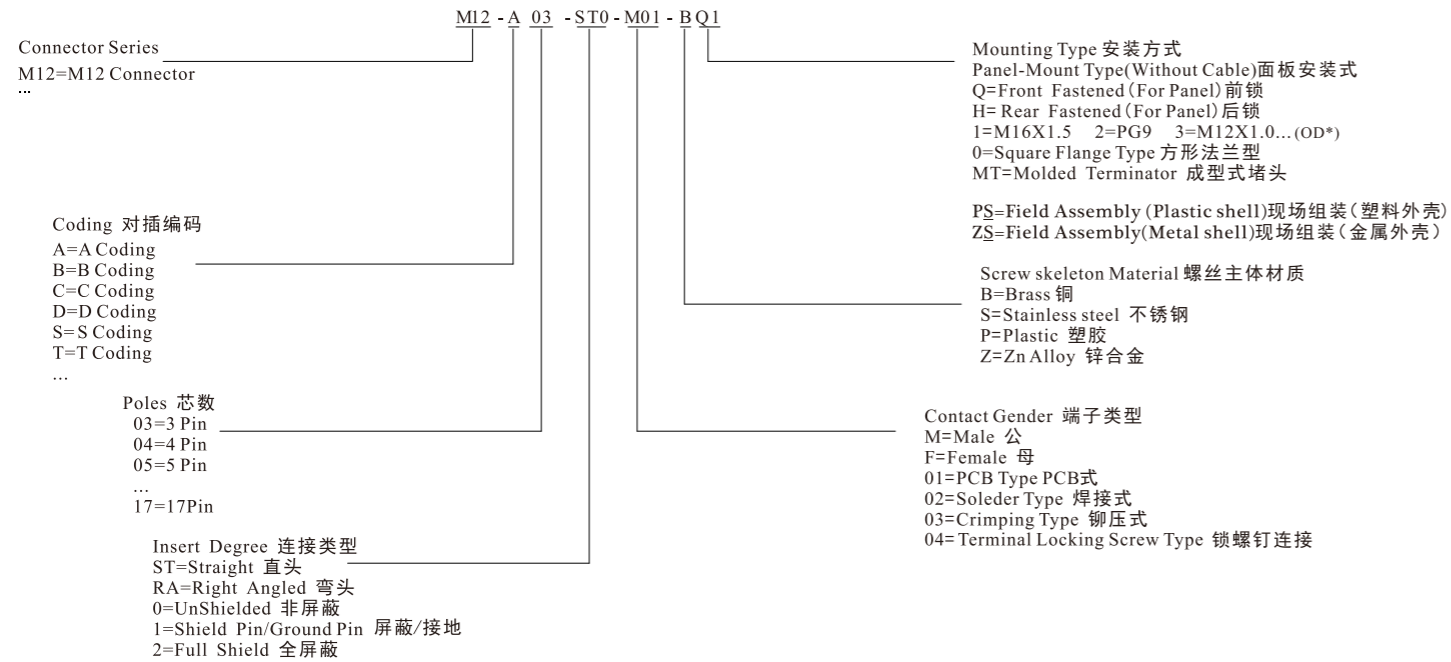

M8 Connector Series Without Cable:

M8 连接器带线缆成品系列:

M8 Connector Series Aeries Assembly(With Cable Assembly)

M12 圆形连接器
M12 CIRCULAR CONNECTOR

订购方式/HOW TO ORDER:

P47-49

M12 Connector Series
M12 连接器系列:

M12 Connector Series Aeries Assembly(With Cable Assembly)
M12 连接器带线缆成品系列: