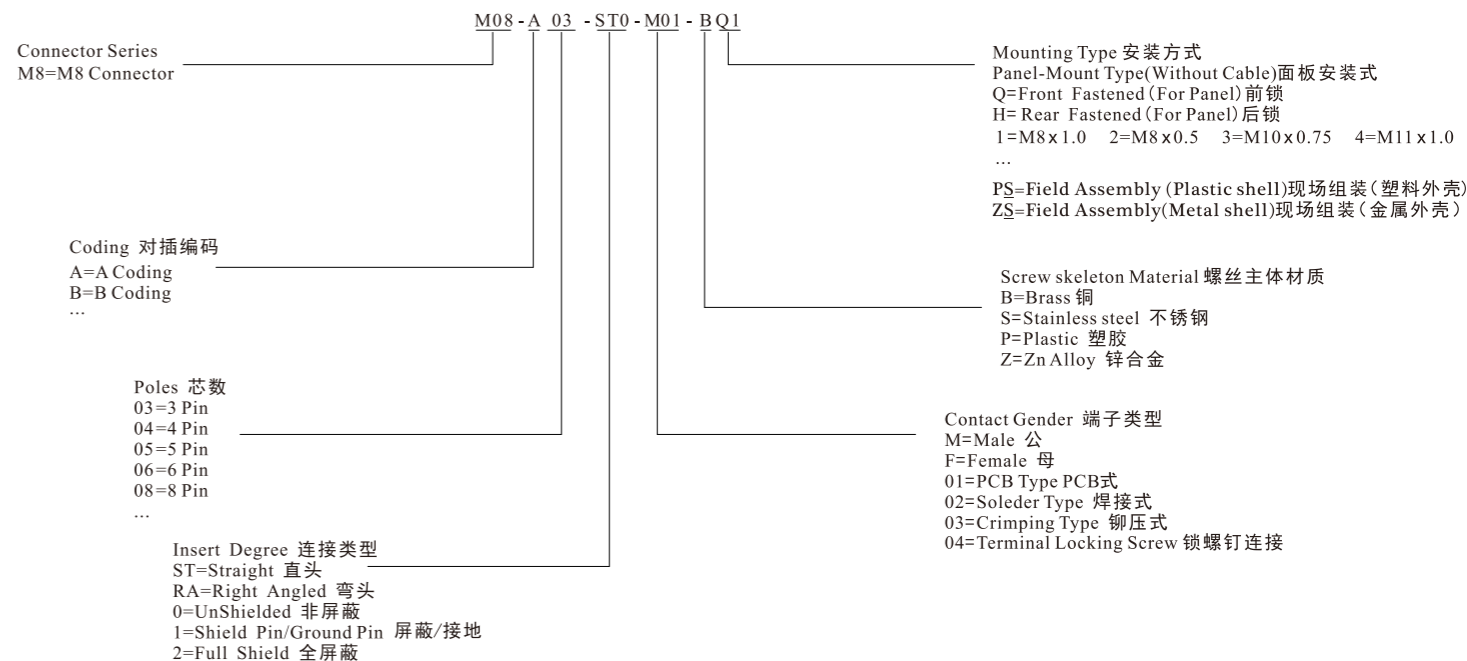

M8 连接器系列:

M8 Connector Series Without Cable: