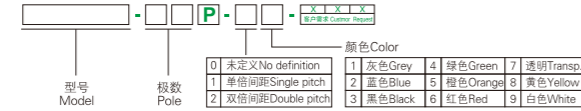

订购方式/HOW TO ORDER:

P12-25

弹簧式PCB接线端子
PCB SPRING TERMINAL BLOCK

订购方式/HOW TO ORDER:

P26-28

MCS多用途连接器
MCS TERMINAL BLOCK

订购方式/HOW TO ORDER:

P27-31