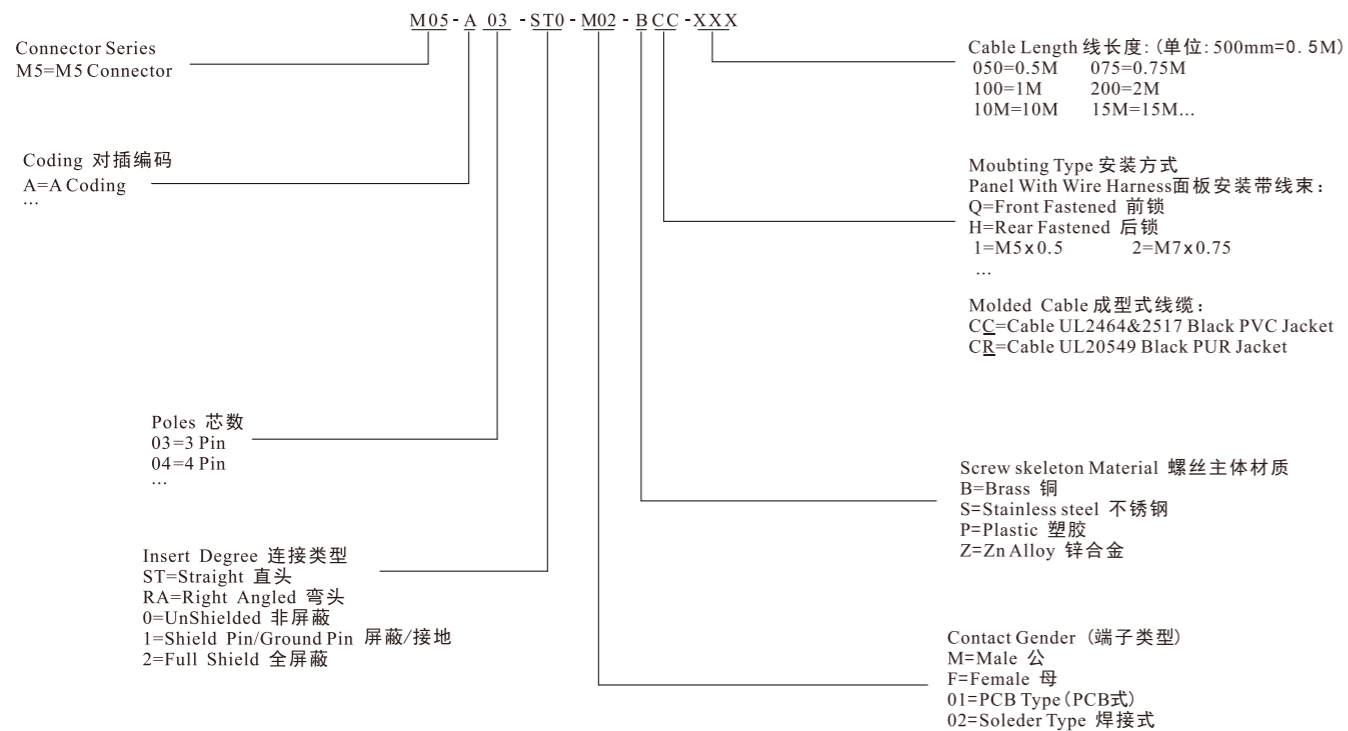

M5 连接器带线缆成品系列:

M5 Connector Series Aeries Assembly(With Cable Assembly)