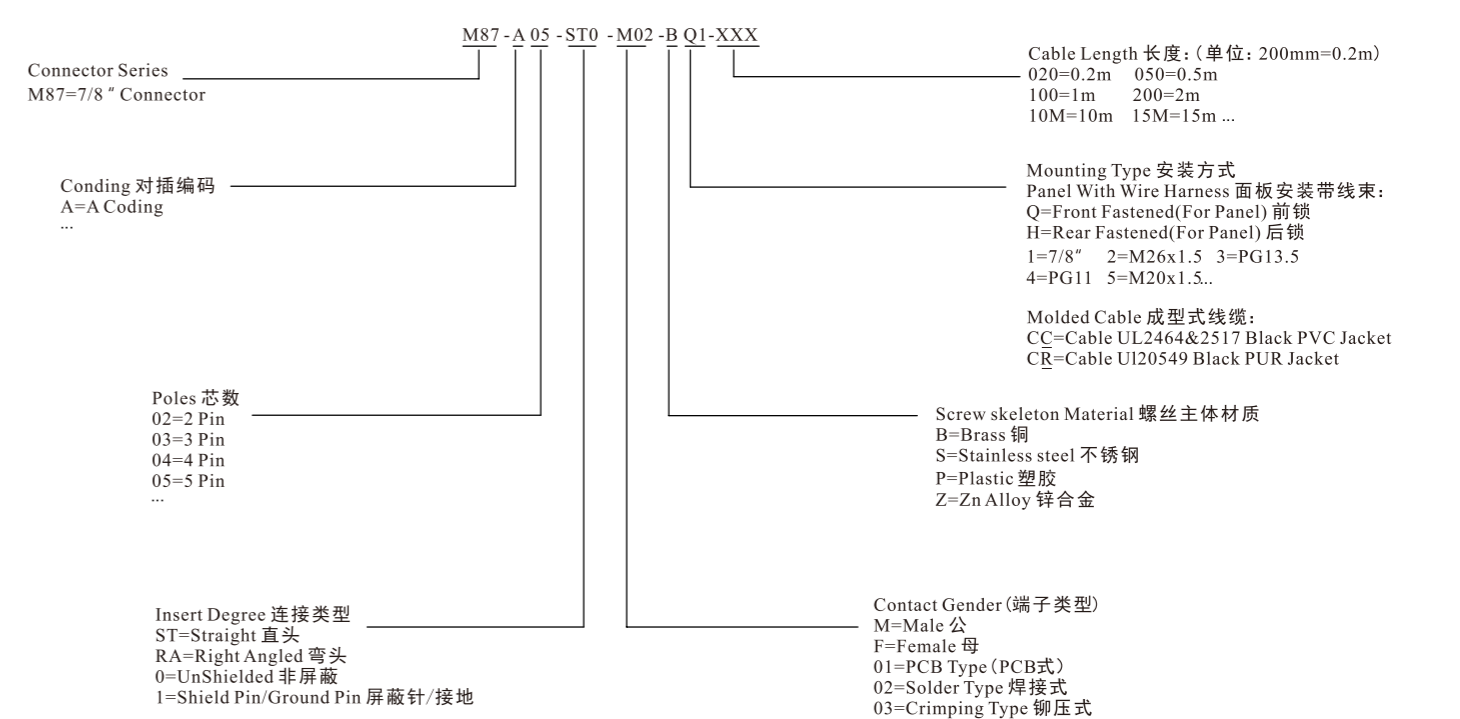

M87 Connector Series Aeries Assembly(With Cable Assembly)
M87 连接器带线缆成品系列: