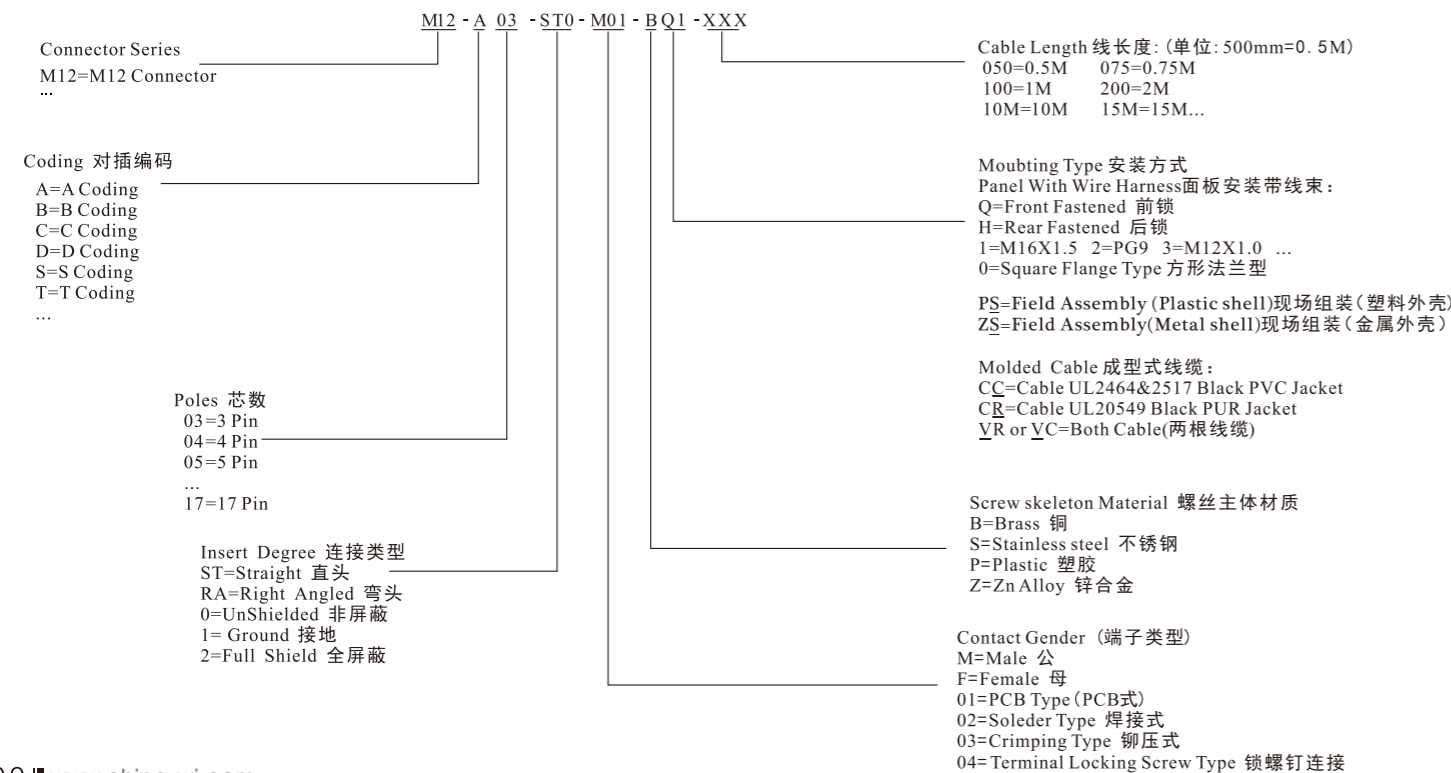

M8 Connector Series Without Cable:

M8 连接器带线缆成品系列:

M8 Connector Series Aeries Assembly(With Cable Assembly)

M12 圆形连接器
M12 CIRCULAR CONNECTOR

订购方式/HOW TO ORDER:

P47-49

M12 Connector Series
M12 连接器系列:

M12 Connector Series Aeries Assembly(With Cable Assembly)
M12 连接器带线缆成品系列: