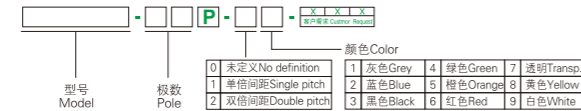

贯通式接线端子
FEED THROUGH TERMINAL BLOCK

订购方式/HOW TO ORDER:

P32-32