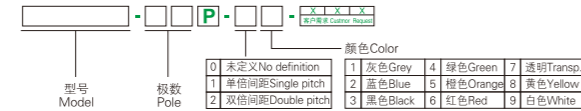

订购方式/HOW TO ORDER:

P12-25

弹簧式PCB接线端子
PCB SPRING TERMINAL BLOCK

订购方式/HOW TO ORDER:

P26-28

MCS多用途连接器
MCS TERMINAL BLOCK

订购方式/HOW TO ORDER:

P27-31