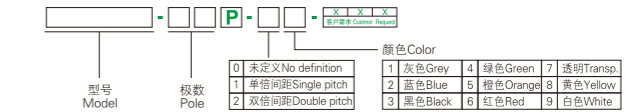

订购方式/HOW TO ORDER:

P41

GWS回拉式接线端子
GWS SPRING-CAGE TERMINAL BLOCK

订购方式/HOW TO ORDER:

P41

M5 圆形连接器 M5 CIRCULAR CONNECTOR

订购方式/HOW TO ORDER:

P45-45