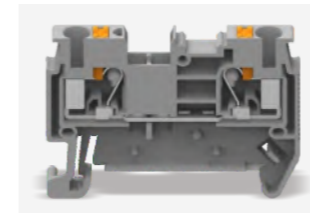

螺钉式PCB接线端子
PCB SCREW TERMINAL BLOCK

订购方式/HOW TO ORDER:

P11-14

插拔式接线端子
PLUG-IN TERMINAL BLOCK

订购方式/HOW TO ORDER:

P12-25

弹簧式PCB接线端子
PCB SPRING TERMINAL BLOCK

订购方式/HOW TO ORDER:

P26-28

MCS多用途连接器
MCS TERMINAL BLOCK

订购方式/HOW TO ORDER:

P27-31

贯通式接线端子
FEED THROUGH TERMINAL BLOCK

订购方式/HOW TO ORDER:

P32-32

栅栏式接线端子
BARRIER TERMINAL BLOCK

订购方式/HOW TO ORDER:

P33-37

模组盒
INTERFACE MODULE

订购方式/HOW TO ORDER:

P38-38

GUV直插式接线端子
GUV PUSH-IN TERMINAL BLOCK

订购方式/HOW TO ORDER:

P39-40

GUS回拉式接线端子
GUS SPRING-CAGE TERMINAL BLOCK

订购方式/HOW TO ORDER:

P40-41

GUK螺钉式接线端子
GUK SCREW TERMINAL BLOCK

订购方式/HOW TO ORDER:

P41

GWS回拉式接线端子
GWS SPRING-CAGE TERMINAL BLOCK

订购方式/HOW TO ORDER:

P41